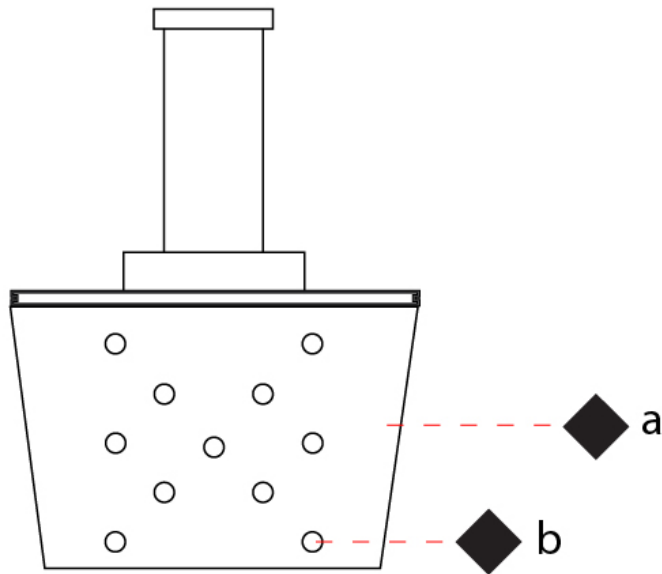

POP 11 LIGHT SUSPENSION

D41041-

PROJECT

TYPE

SPECIFIER

QUANTITY

DATE

D